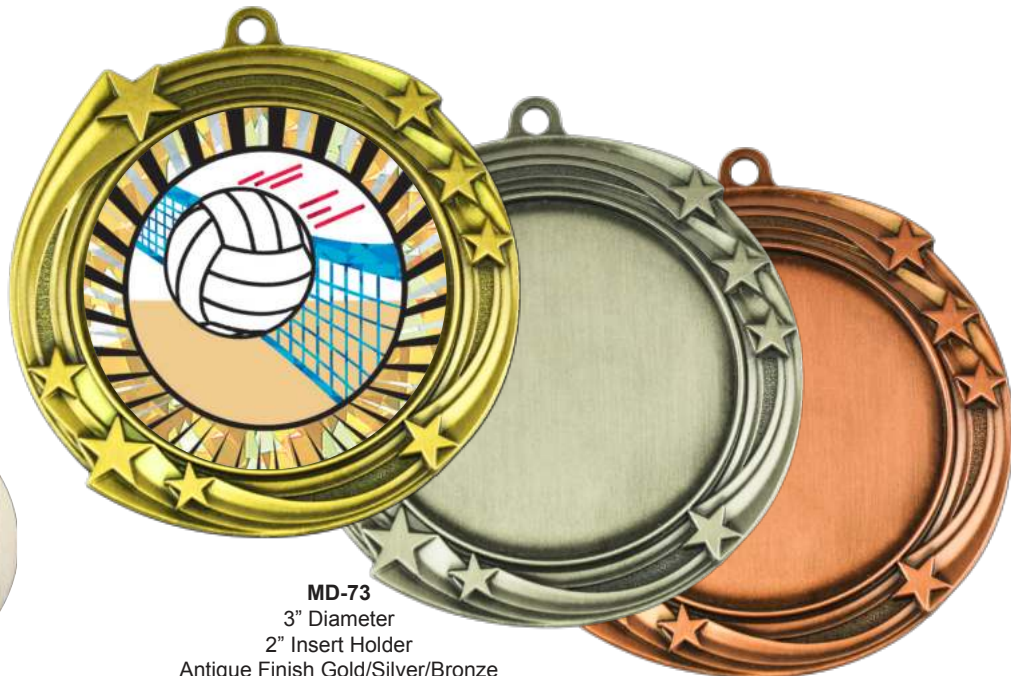

3-9464
8-1/2" H
\$17.00

3-9465
10-1/2" H
\$25.00

3-9466
12" H
\$29.50

3-9467
14" H
\$37.50

Pictures are for illustrations only, sizes of pictures are not actual. Sport figures can be changed for any sport/event.. Engraving costs are not included.

insert medals

MD-220
 3" Diameter
 2" Insert Holder
 Shiny Gold/Silver/Bronze
 \$4.50

MD-222
 3" Diameter
 2" Insert Holder
 Shiny Gold/Silver/Bronze
 \$4.50

**MD-222
 BACK**

MD-70
 3" Diameter "THICK MEDAL"
 Shiny Finish - Gold/Silver/Bronze
 2" Insert Holder
 \$4.50

**MD-70
 BACK**

MD-73
 3" Diameter
 2" Insert Holder
 Antique Finish Gold/Silver/Bronze
 \$4.50

insert medals

MD-240
3" Diameter
2" Insert Holder
Shiny Gold
\$4.50

MD-240
3" Diameter
2" Insert Holder
Shiny Silver
\$4.50