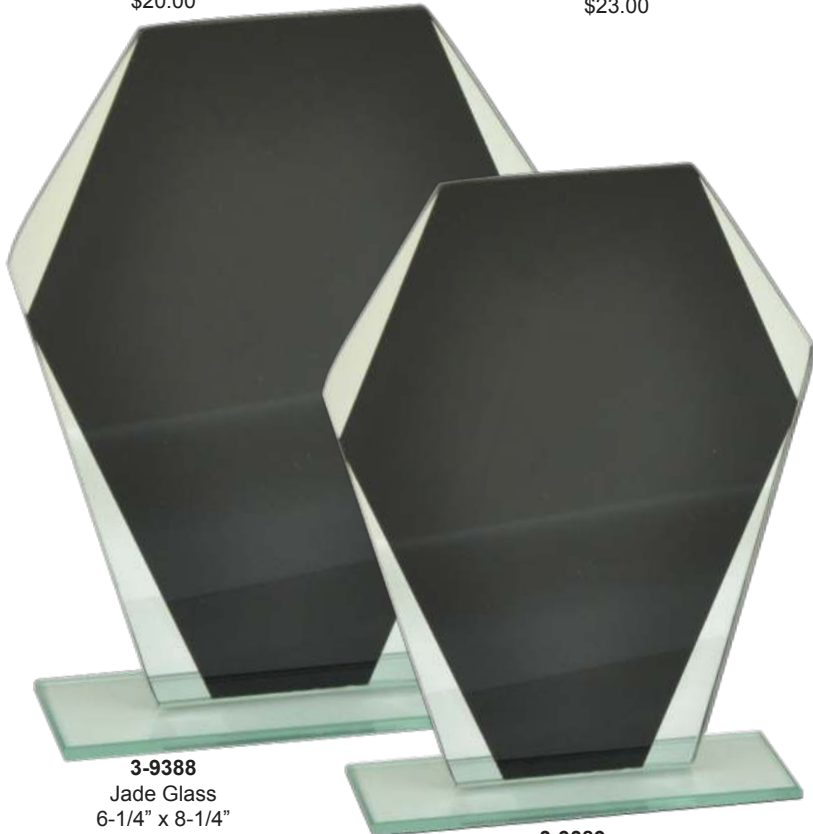

glass awards

3-9350A
 SUBLIMATABLE GLASS
 5" x 7"
 \$20.00

3-9350B
 SUBLIMATABLE GLASS
 6" x 8"
 \$23.00

3-9351A
 SUBLIMATABLE GLASS
 5-1/4" x 7-1/2"
 \$48.50

3-9351B
 SUBLIMATABLE GLASS
 5" x 6-3/4"
 \$44.00